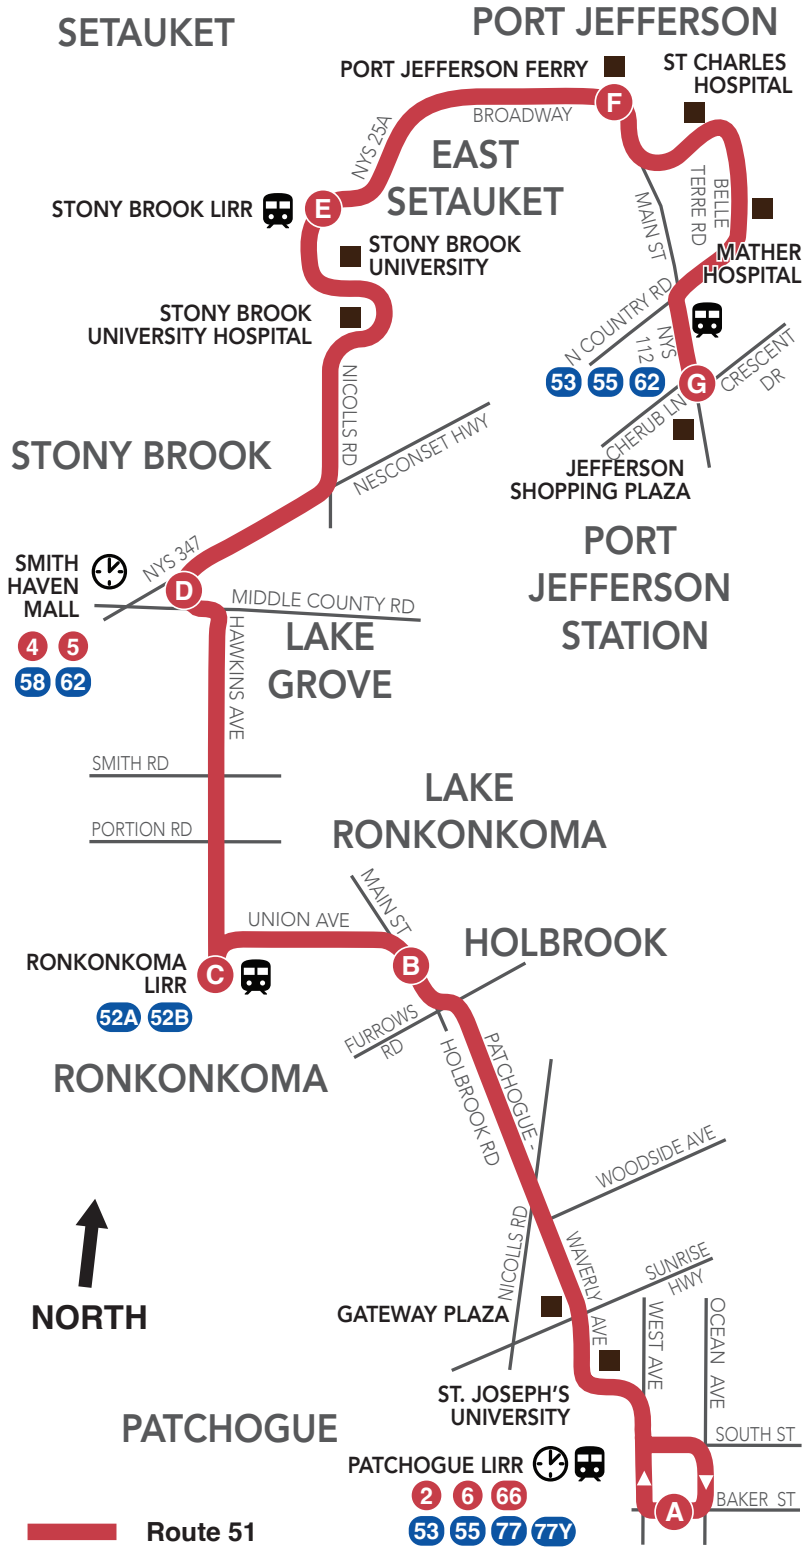

51 **Patchogue
LIRR to
Port Jefferson
Station**

Every 30 Minutes
On Weekdays

- Patchogue LIRR**
- Holbrook**
- Ronkonkoma LIRR**
- Smith Haven Mall**
- Stony Brook University**
- Port Jefferson Ferry**
- St. Charles Hospital**
- Mather Hospital**
- Port Jefferson Station**

Weekdays

Every 30 Minutes
Before 6 pm
Every 60 Minutes
After 6 pm

**Weekends and
Holidays**

Every 60 Minutes

51 Patchogue LIRR to Port Jefferson Station ROUTE MAP

- Route 51
- A Timepoint
- Timed Transfer Location*
- 2 53 Available Transfers
- LIRR Station
- Point of Interest

*Schematic map.
Not to scale.
Timed transfers may not be available to all routes.

WEEKDAYS
Northbound

Towards Port Jefferson
Station

Patchogue LIRR	Holbrook Main St / Furrows Rd	Ronkonkoma LIRR	Lake Grove Smith Haven Mall	Stony Brook LIRR	Port Jefferson E Broadway / Main St	Port Jefferson Station NYS 112 / Cherub Ln
A	B	C	D	E	F	G
5:05	5:21	5:27	5:47	6:11	6:24	6:31
5:35	5:51	5:57	6:17	6:41	6:54	7:01
6:05	6:21	6:27	6:47	7:11	7:24	7:31
6:35	6:51	6:57	7:17	7:41	7:54	8:01
7:05	7:21	7:27	7:47	8:11	8:24	8:31
7:35	7:51	7:57	8:17	8:41	8:54	9:01
8:05	8:21	8:27	8:47	9:11	9:24	9:31
8:35	8:51	8:57	9:17	9:41	9:54	10:01
9:03	9:19	9:25	9:46	10:11	10:26	10:34
9:33	9:49	9:55	10:16	10:41	10:56	11:04
10:03	10:19	10:25	10:46	11:11	11:26	11:34
10:33	10:49	10:55	11:16	11:41	11:56	12:04
11:03	11:19	11:25	11:46	12:11	12:26	12:34
11:33	11:49	11:55	12:16	12:41	12:56	1:04
12:03	12:19	12:25	12:46	1:11	1:26	1:34
12:33	12:49	12:55	1:16	1:41	1:56	2:04
1:03	1:19	1:25	1:46	2:11	2:26	2:34
1:33	1:49	1:55	2:16	2:41	2:56	3:04
2:03	2:19	2:25	2:46	3:11	3:26	3:34
2:33	2:49	2:55	3:16	3:41	3:56	4:04
3:05	3:21	3:26	3:46	4:13	4:27	4:34
3:35	3:51	3:56	4:16	4:43	4:57	5:04
4:05	4:21	4:26	4:46	5:13	5:27	5:34
4:35	4:51	4:56	5:16	5:43	5:57	6:04
5:05	5:21	5:26	5:46	6:13	6:27	6:34
5:35	5:51	5:56	6:16	6:43	6:57	7:04
6:35	6:51	6:56	7:25	7:49	8:01	8:07
7:35	7:51	7:56	8:25	8:49	9:01	9:07
8:35	8:51	8:56	9:25	9:49	10:01	10:07
9:35	9:51	9:56	10:25	10:49	11:01	11:07